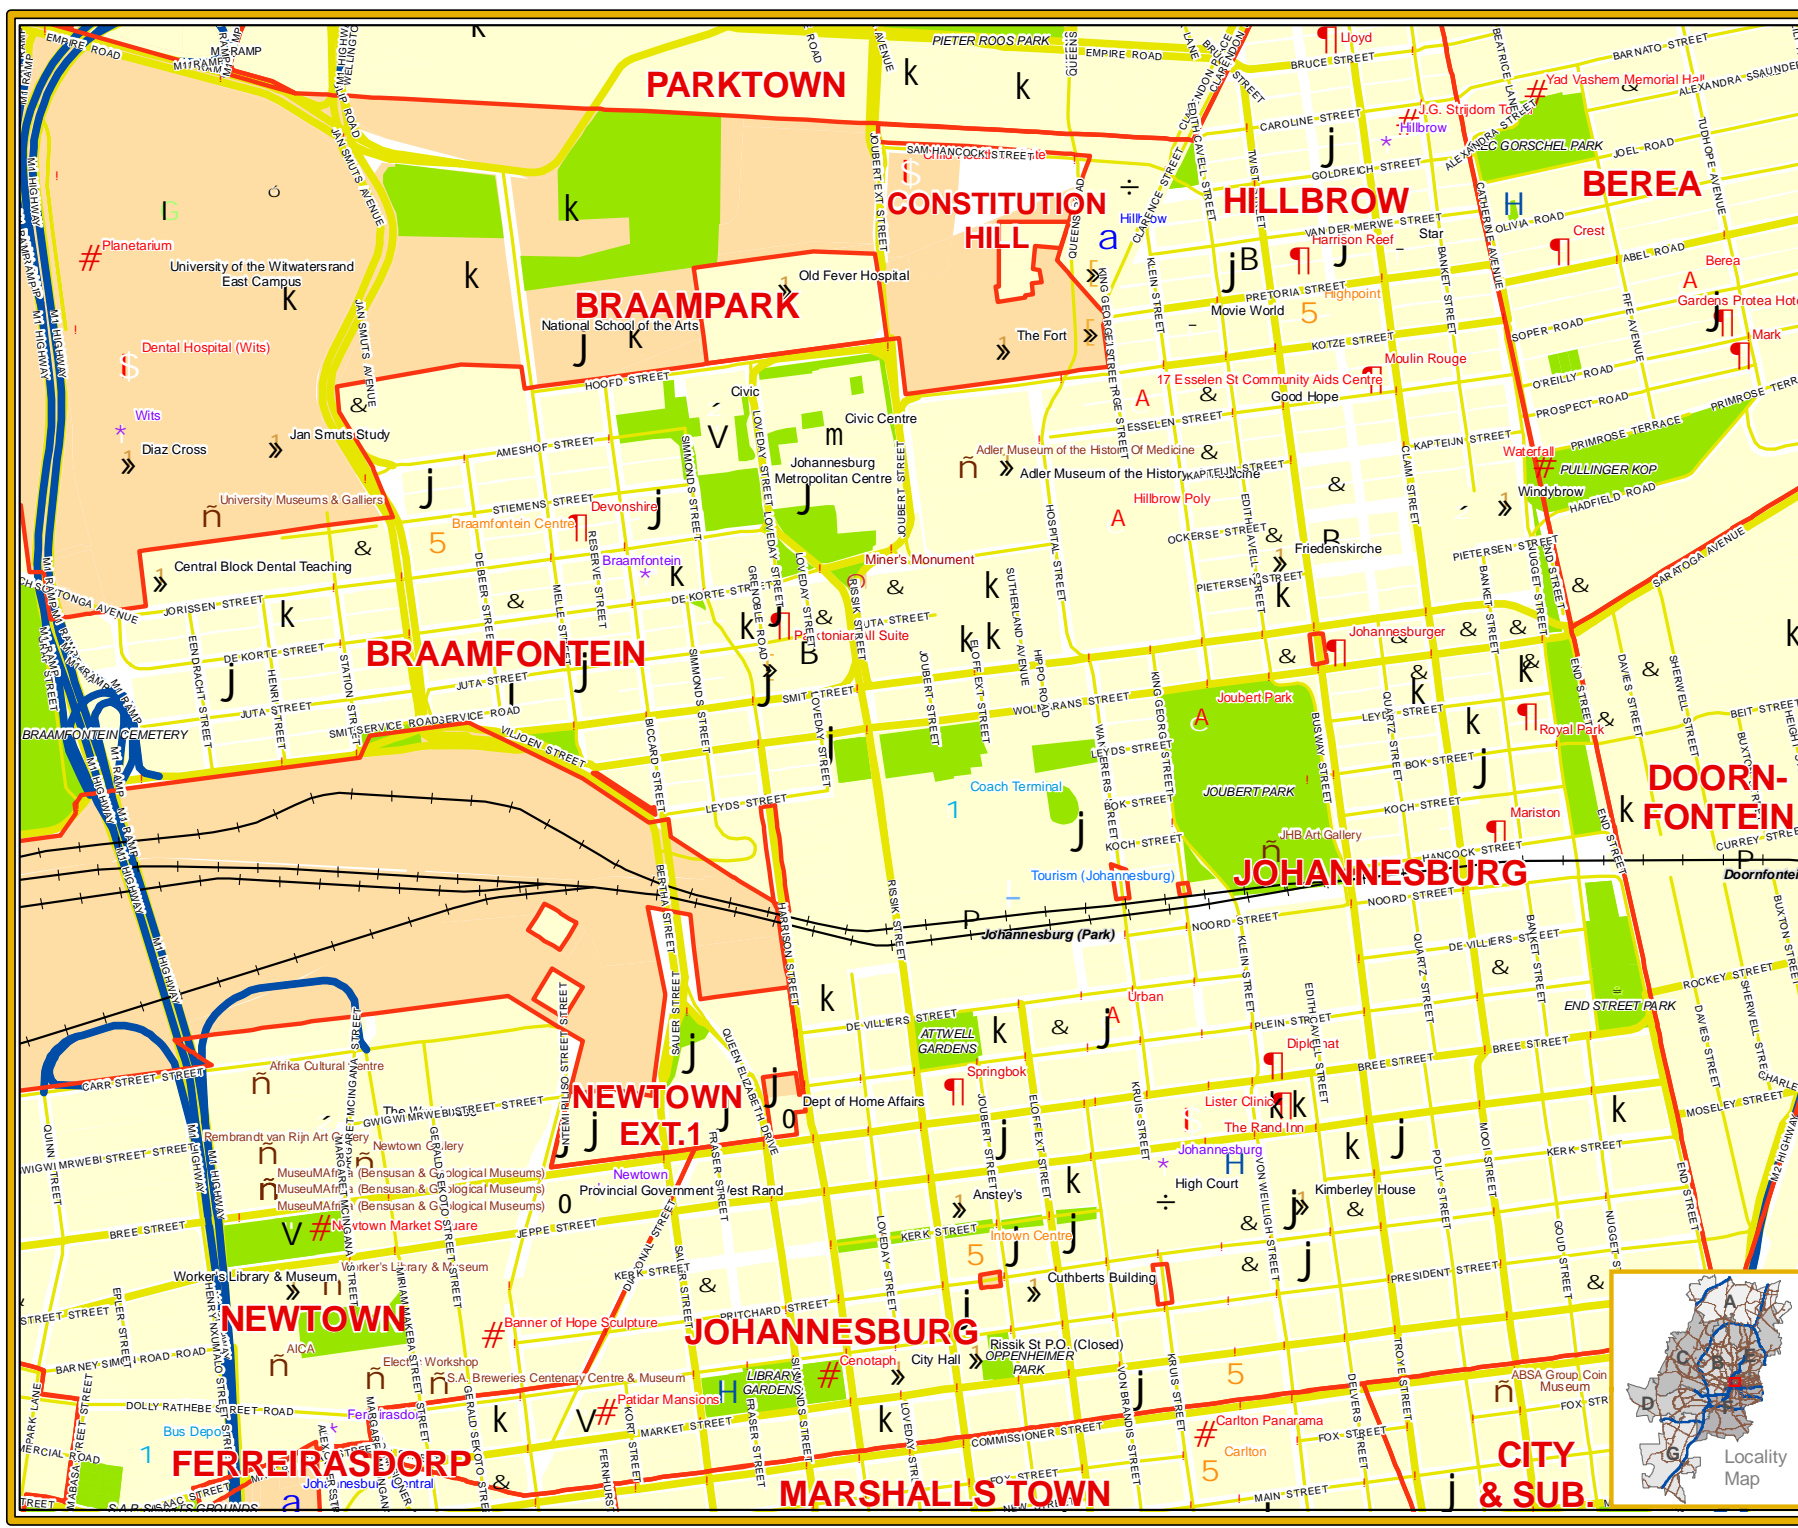

# Map of Johannesburg CBD

### LEGEND

	Properties		Township Boundaries
	Farms		National Roads
	Agricultural Holdings		Major Roads
	Parks		Local Roads
	Tourist Information		
	Hotel		
	Place of Interest		
	Cinema		
	Theatre		
	Shopping Centre		
	Museum, Art Gallery & Exhibition Centre		
	Historical Monument / Site		
	Provincial Heritage Site		
	Parking		
	Municipal Office		
	Government Office		
	Law / Magistrate Court		
	Community Service		
	Recreation Centre		
	Hospital / Clinic		
	Municipal Clinic		
	Post Office		
	Library		
	Police Station		
	School		
	Place of Worship		
	Sports: Cricket		
	Sports: Hockey		
	Sports: Squash		
	Sports: Tennis		
	Traffic Light		
	Restaurants		

a world class African city

1:12,000