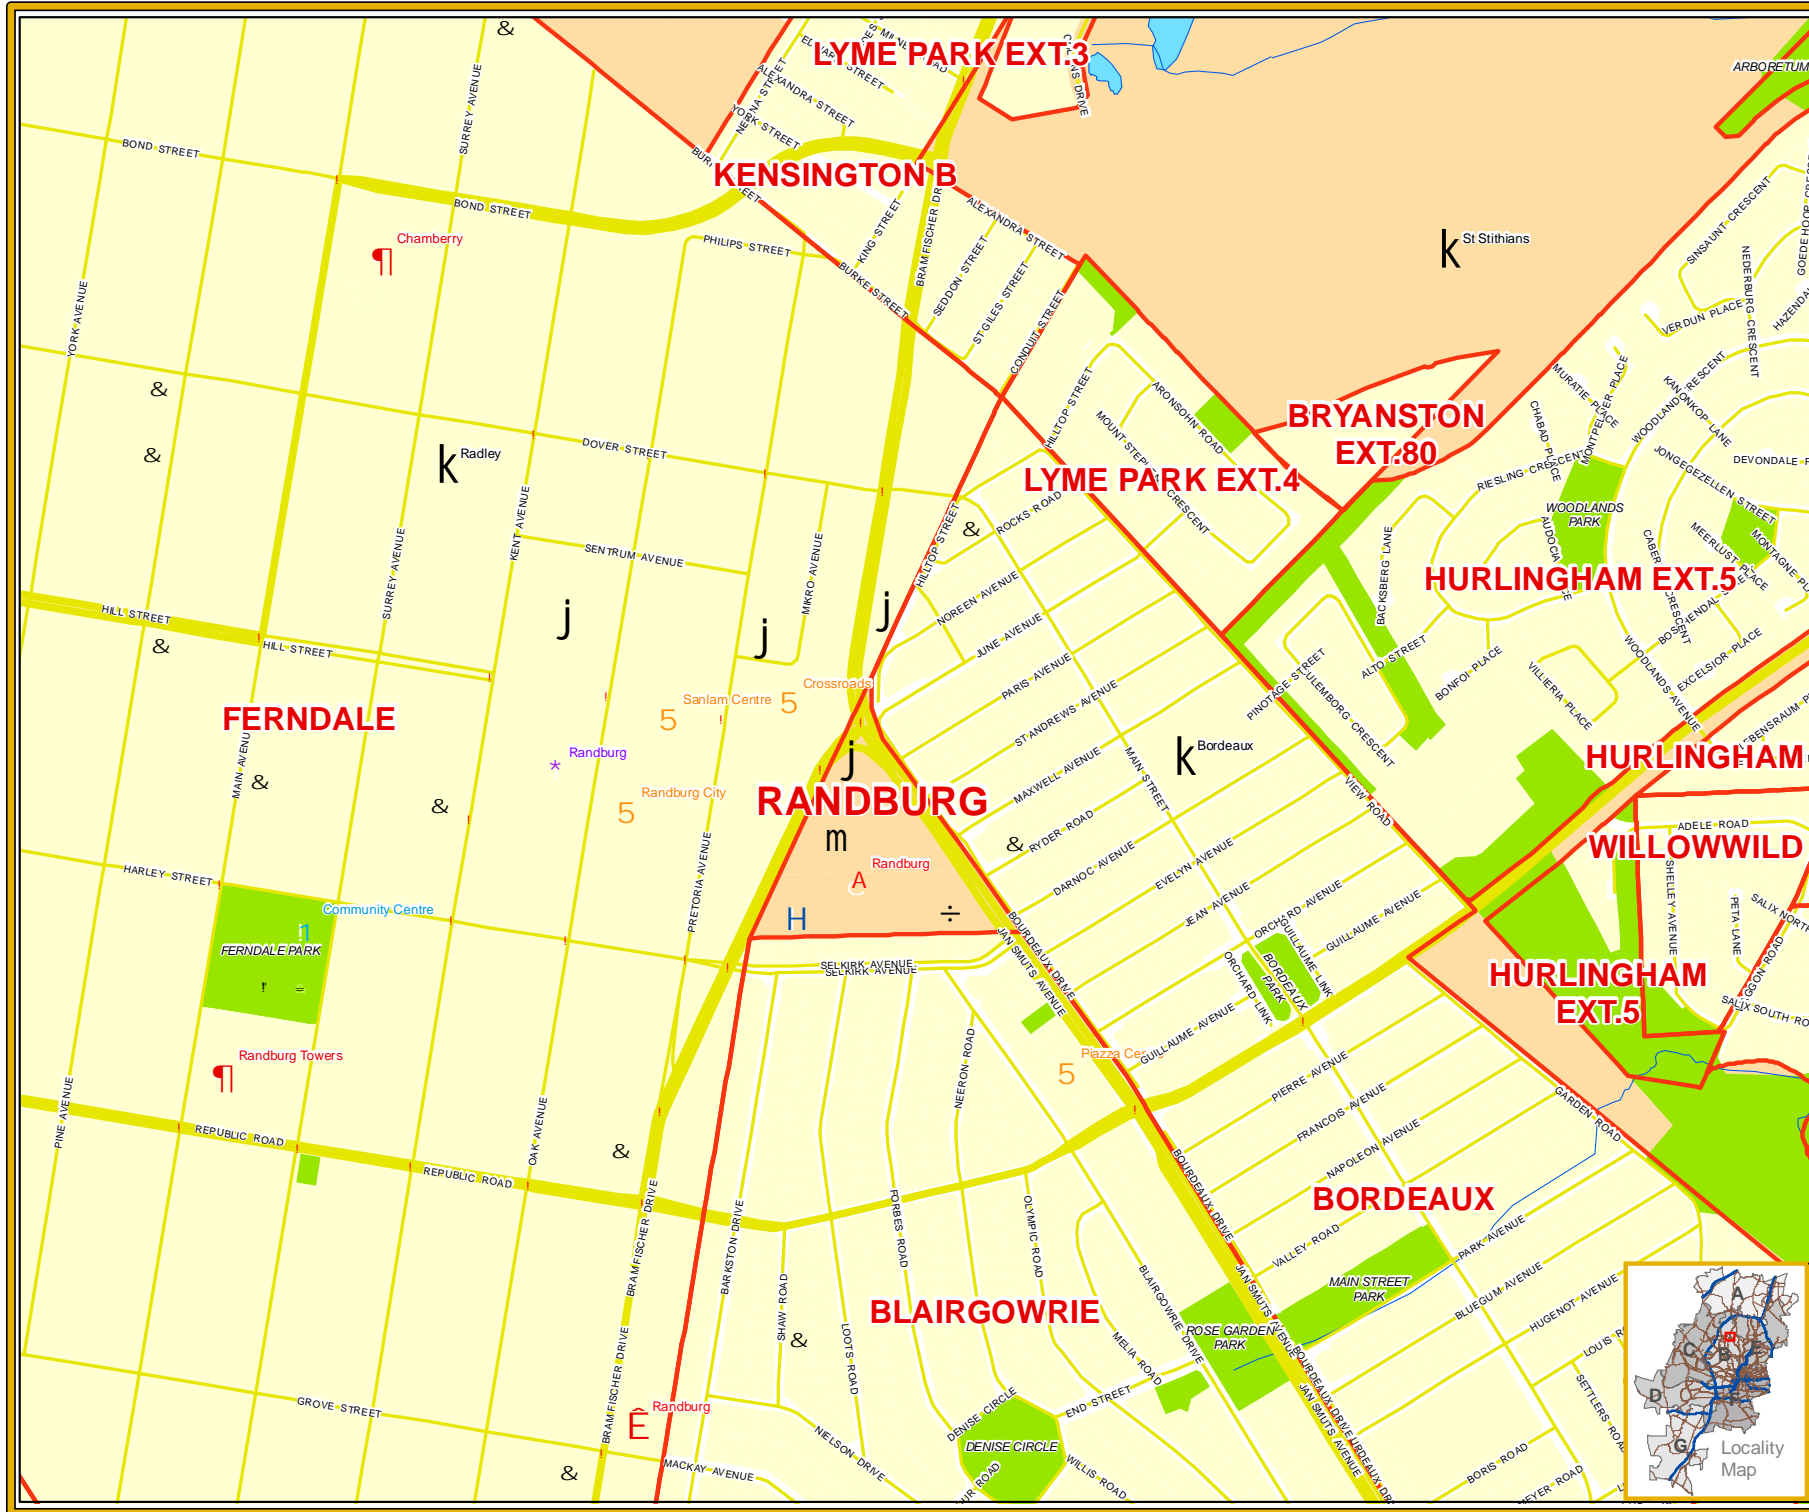

Map of Randburg CBD

LEGEND

- Properties
- Farms
- Agricultural Holdings
- Parks
- Township Boundaries
- National Roads
- Major Roads
- Local Roads
- Hotel
- Shopping Centre
- Parking
- Municipal Office
- Law / Magistrate Court
- Community Service
- Municipal Clinic
- Fire Station
- Post Office
- Library
- Police Station
- School
- Place of Worship
- Sports: Bowls
- Sports: Tennis
- Sports: Swimming
- Traffic Light

City of Johannesburg
CORPORATE GEO-INFORMATICS

Tel: +27 11 407-6095/6200 Email: Cgisprojects@Joburg.org.za
 Workspace: Projects\Various Project\POI-RoadMap\RandburgCBD.mxd
 Date: 14 July 2010
 Compiler: Annette Verskin
 Source: City of Johannesburg
 Projection: Transverse Mercator (LO 29)
 Datum: Hartbeeshoek 1994 (WGS84 Ellipsoid)