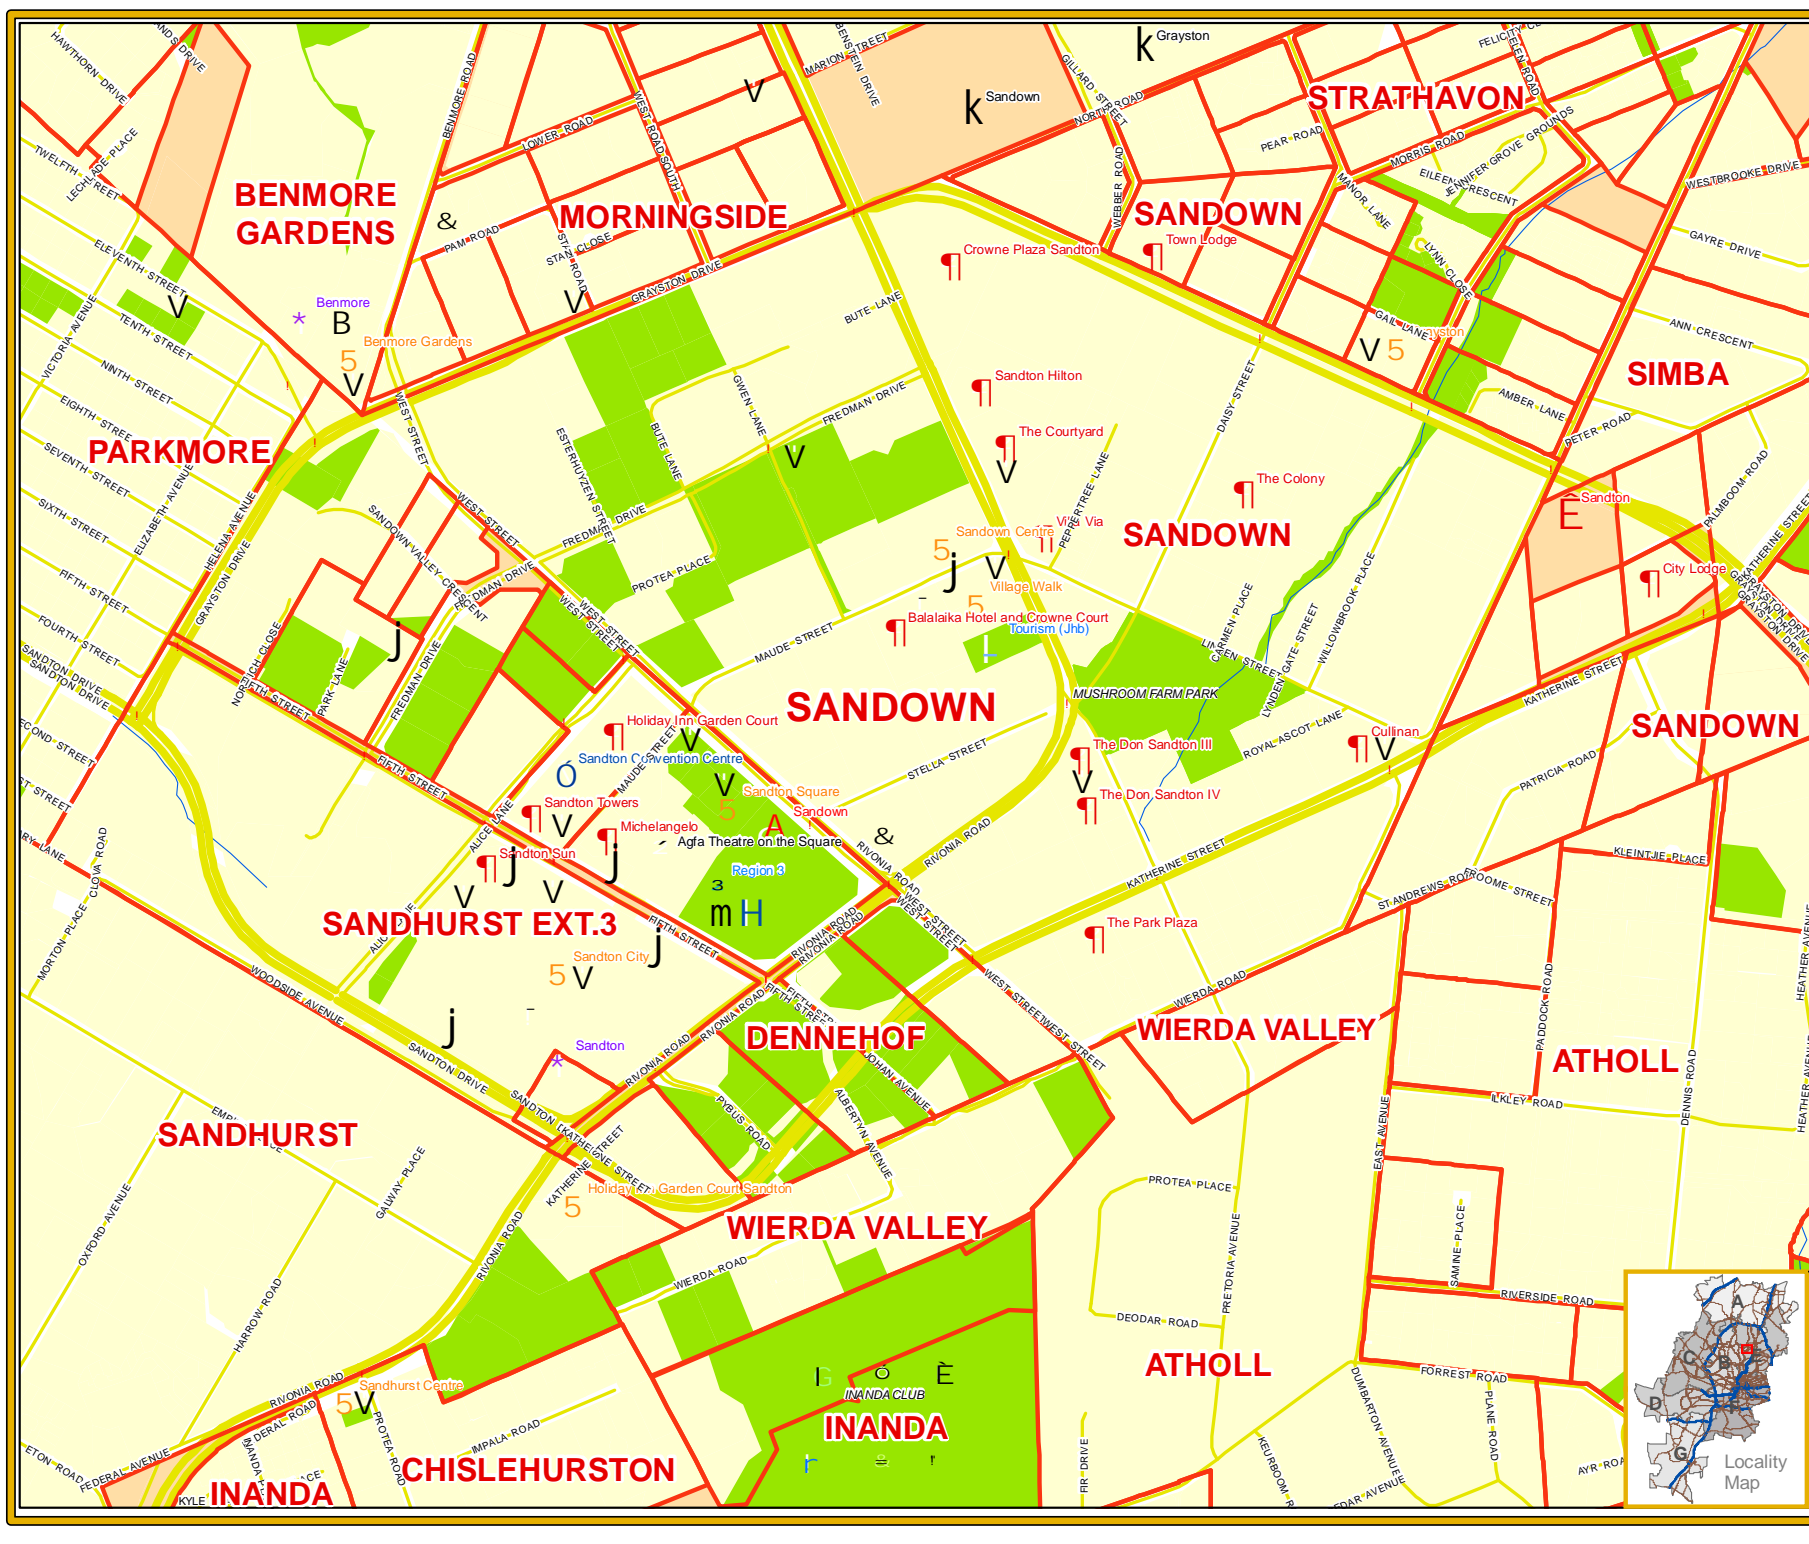

Map of Sandton CBD

LEGEND

	Township Boundaries		Parks
	National Roads		Properties
	Major Roads		Farms
	Local Roads		Agricultural Holdings
	Tourist Information		
	Hotel		
	Cinema		
	Theatre		
	Shopping Centre		
	Parking		
	Municipal Office		
	Conference Centre		
	Hall / Community Centre		
	Municipal Clinic		
	Fire Station		
	Post Office		
	Library		
	Police Station		
	Place of Worship		
	Sports: Bowls		
	Sports: Cricket		
	Sports: Hockey		
	Sports: Polo		
	Sports: Squash		
	Sports: Tennis		
	Sports: Swimming		
	Traffic Light		
	Restaurants		

City of Johannesburg
CORPORATE GEO-INFORMATICS
 Tel: +27 11 407-6095/6200 Email: Cgisprojects@Joburg.org.za
 Workspace: Projects\Various Project\POI-RoadMap\SANDTON_CBD.mxd
 Date: 14 July 2010
 Compiler: Annette Verskin
 Source: City of Johannesburg
 Projection: Transverse Mercator (LO 29)
 Datum: Hartbeeshoek 1994 (WGS84 Ellipsoid)